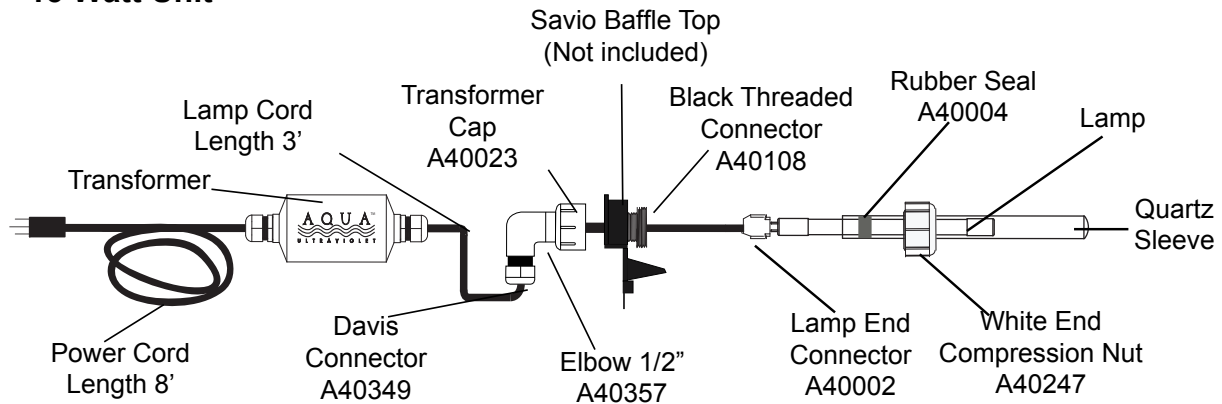

SKIMMER UV REPLACEMENT PARTS

15 Watt Unit

25/57 Watt Unit

ITEM NO.	DESCRIPTION
A10015	15 Watt Quartz Sleeve with Rubber Seal
A10025	25 Watt Quartz Sleeve with Rubber Seal
A10057	57 Watt Quartz Sleeve with Rubber Seal
A20015	15 Watt Lamp
A20025	25 Watt Lamp
A20057	57 Watt Lamp
A30070	15 Watt Black Retro Fit Transformer
A30071	25 Watt Black Retro Fit Transformer
A30072	57 Watt Black Retro Fit Transformer
A40247	White End Compression Nut
A40004	Rubber Seal, Purple
A40108	Threaded Connector
A40357	Elbow 1/2"
A40002	Lamp End Connector
A40349	Davis Connector
A40023	Transformer Cap Clear