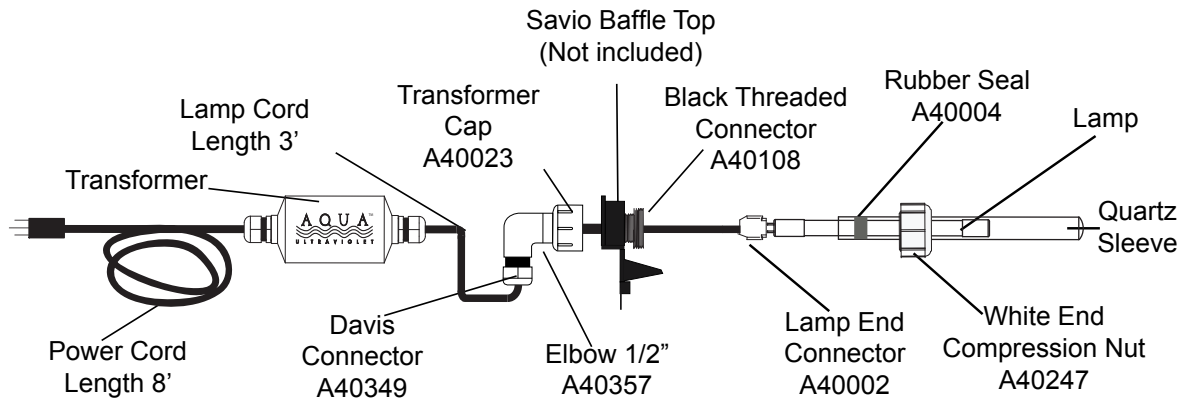

SKIMMER UV REPLACEMENT PARTS

15 Watt Unit

25/57 Watt Unit

ITEM NO.	DESCRIPTION
A10015	15 Watt Quartz Sleeve with Rubber Seal
A10025	25 Watt Quartz Sleeve with Rubber Seal
A10057	57 Watt Quartz Sleeve with Rubber Seal
A20015	15 Watt Lamp
A20025	25 Watt Lamp
A20057	57 Watt Lamp
A30070	15 Watt Black Retro Fit Transformer
A30071	25 Watt Black Retro Fit Transformer
A30072	57 Watt Black Retro Fit Transformer
A40247	White End Compression Nut
A40004	Rubber Seal, Purple
A40108	Threaded Connector
A40357	Elbow 1/2"
A40002	Lamp End Connector
A40349	Davis Connector
A40023	Transformer Cap Clear