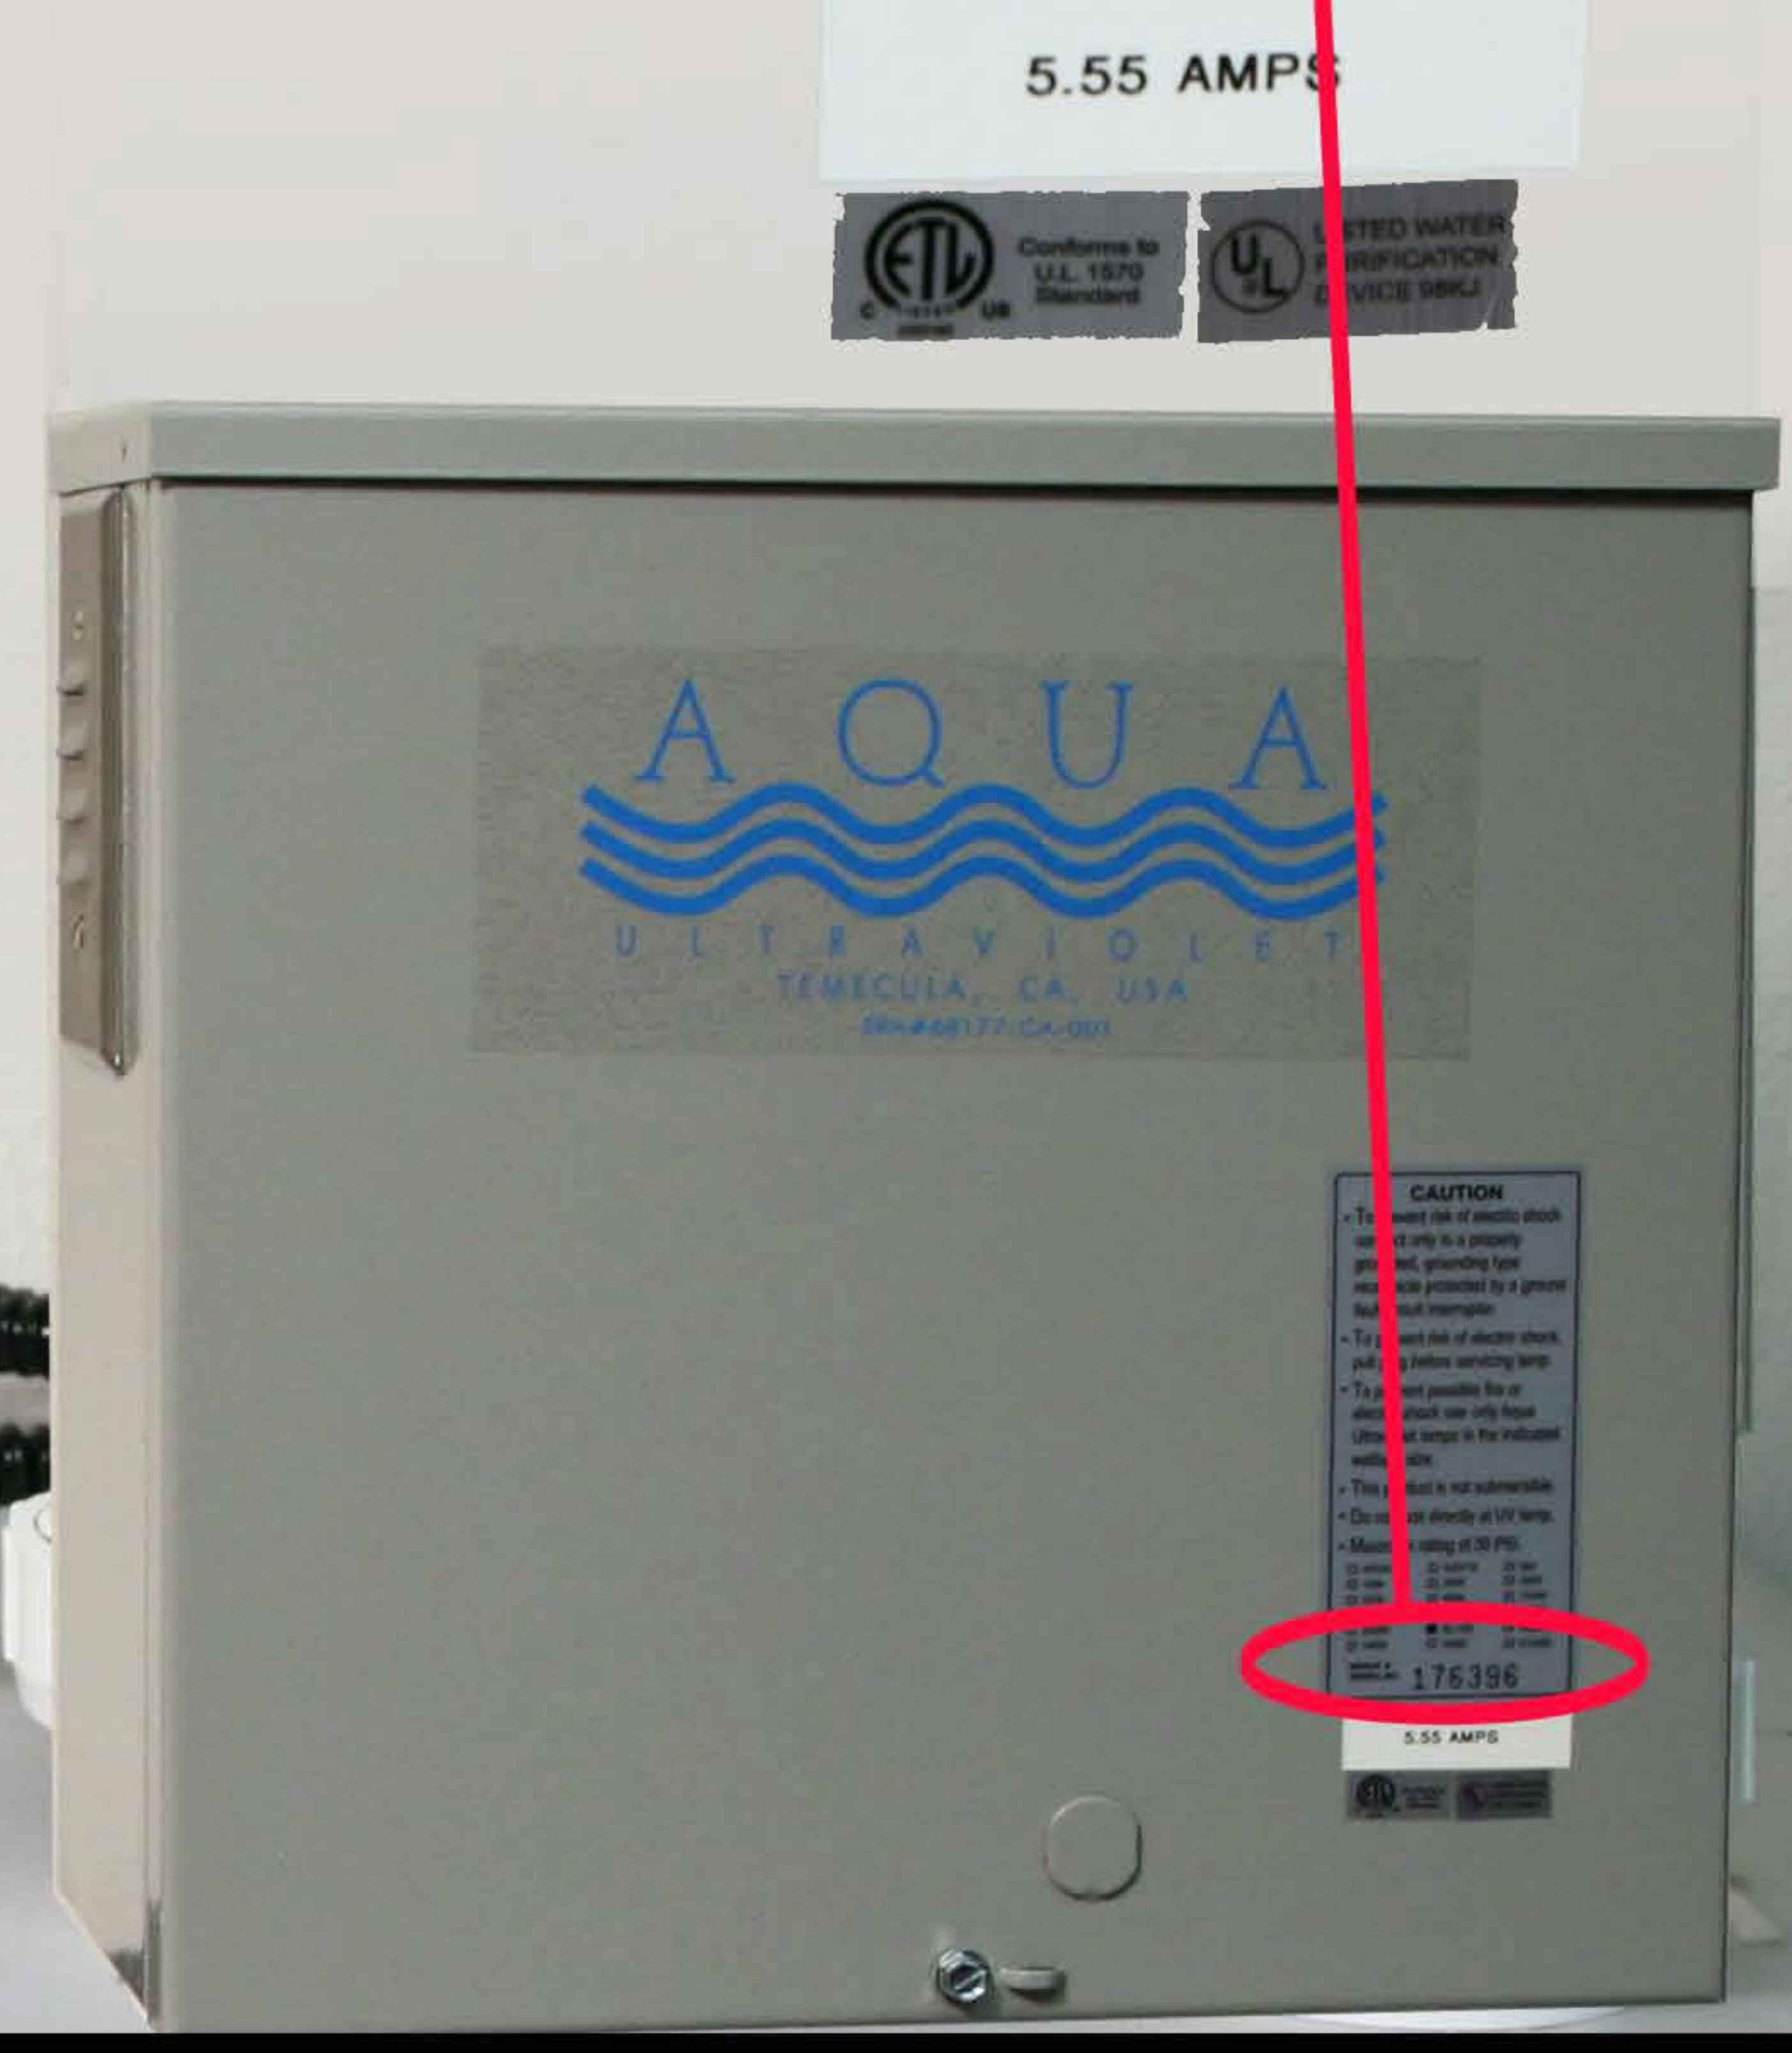

# SL 110V Transformer

176805

**CAUTION**

- To prevent risk of electric shock connect only to a properly grounded, grounding type receptacle protected by a ground fault circuit interrupter.
- To prevent risk of electric shock, pull plug before servicing lamp.
- To prevent possible fire or electric shock use only Aqua Ultraviolet lamps in the indicated wattage size.
- This product is not submersible.
- Do not look directly at UV lamp.
- Maximum rating of 50 PSI.

MANUF. & SER. NO. 176805

Find the UV Model