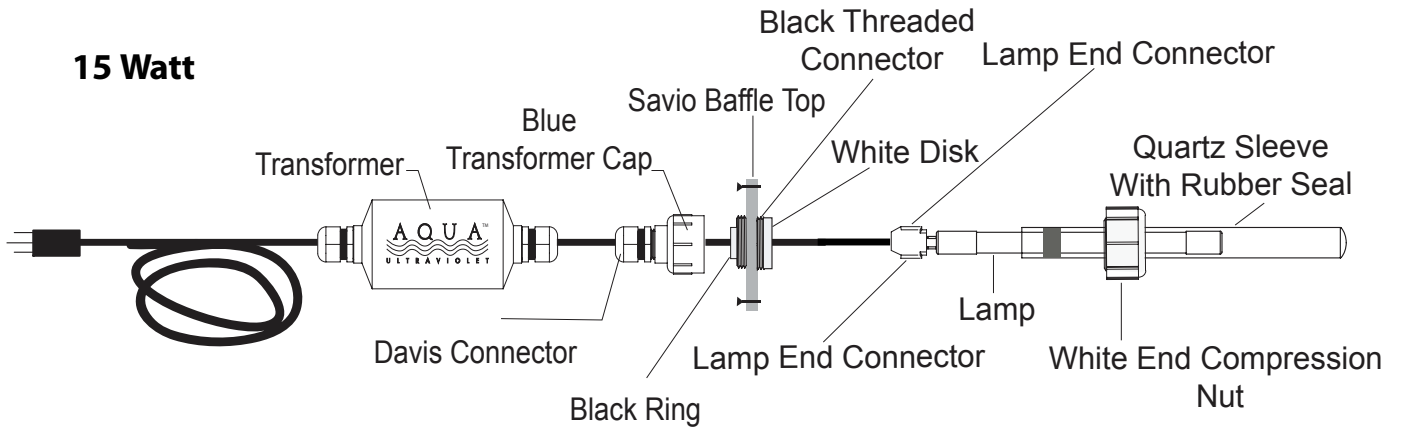

SKIMMER UV REPLACEMENT PARTS

15 Watt

25/57 Watt

PART #	DESCRIPTION
A10015	15 Watt Quartz Sleeve with Rubber Seal
A10025	25 Watt Quartz Sleeve with Rubber Seal
A10057	57 Watt Quartz Sleeve with Rubber Seal
A20015	15 Watt Lamp
A20025	25 Watt Lamp
A20057	57 Watt Lamp
A30070	15 Watt Transformer
A30071	25 Watt Transformer
A30072	57 Watt Transformer
A40247	White End Compression Nut
A40004	Rubber Seal
A40108	Black Threaded Connector
A40248	15 Watt Savio Disk
A40249	Screw for Savio Disk
A40002	Lamp End Connector
A40109	Davis Connector
A40023	Transformer Blue Cap Clear