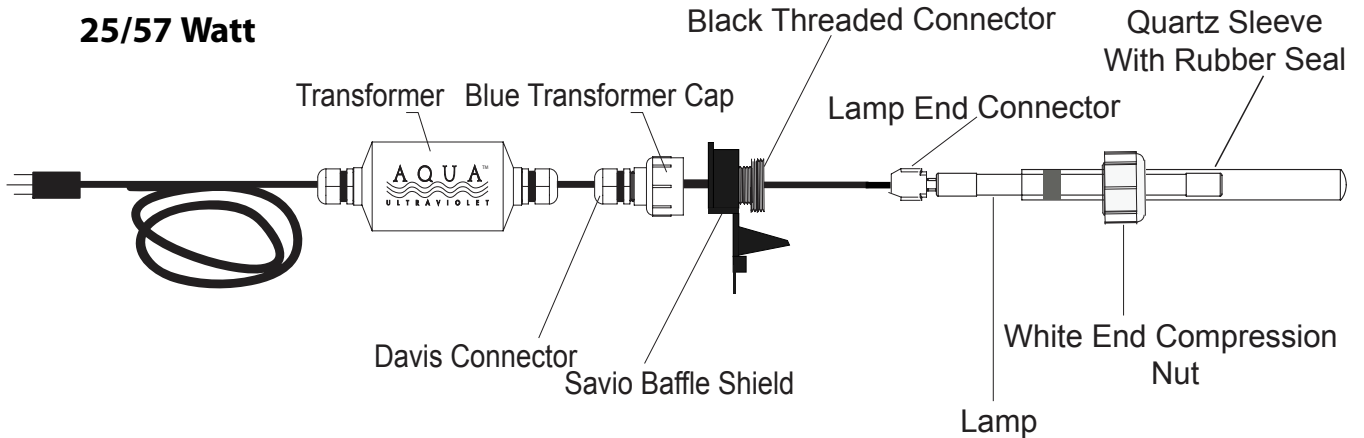

SKIMMER UV REPLACEMENT PARTS

15 Watt

25/57 Watt

PART #	DESCRIPTION
A10015	15 Watt Quartz Sleeve with Rubber Seal
A10025	25 Watt Quartz Sleeve with Rubber Seal
A10057	57 Watt Quartz Sleeve with Rubber Seal
A20015	15 Watt Lamp
A20025	25 Watt Lamp
A20057	57 Watt Lamp
A30070	15 Watt Transformer
A30071	25 Watt Transformer
A30072	57 Watt Transformer
A40247	White End Compression Nut
A40004	Rubber Seal
A40108	Black Threaded Connector
A40248	15 Watt Savio Disk
A40249	Screw for Savio Disk
A40002	Lamp End Connector
A40109	Davis Connector
A40023	Transformer Blue Cap Clear