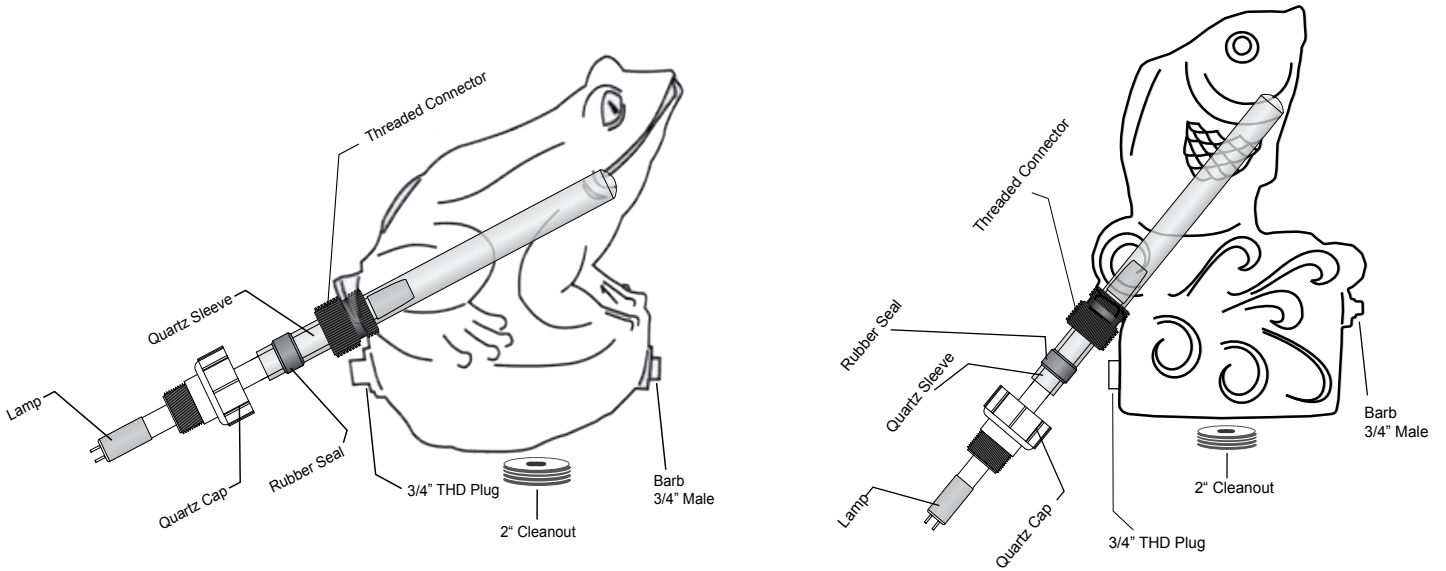

# FROG AND FISH REPLACEMENT PARTS

UV LAMPS	PART NUMBER
 8 Watt	11-5/8" A20008
 15 Watt	11-5/8" A20015
 25 Watt	17-1/2" A20025

UV QUARTZ SLEEVES	PART NUMBER
 Frog/Fish	19" A10021

PART #	DESCRIPTION	PART #	DESCRIPTION	PART#	DESCRIPTION
A40178	Quartz Cap, Black	A40074	2" Clean Out	A40113	Transformer Cap, Black
A40004	Rubber Seal, Purple	A30019	Frog/Fish 8 Watt Trans	A40002	Lamp End Connector
A40108	Threaded Connector	A30020	Frog/Fish 15 Watt Trans	A20008	8 Watt Lamp
A40072	3/4" Threaded Plug	A30021	Frog/Fish 25 Watt Trans	A20015	15 Watt Lamp
A40054	3/4" Male Barb	A40109	Davis Connector	A20025	25 Watt Lamp
				A10021	Statuary Quartz Sleeve with Rubber Seal, for all Wattage Size Frog/Fish