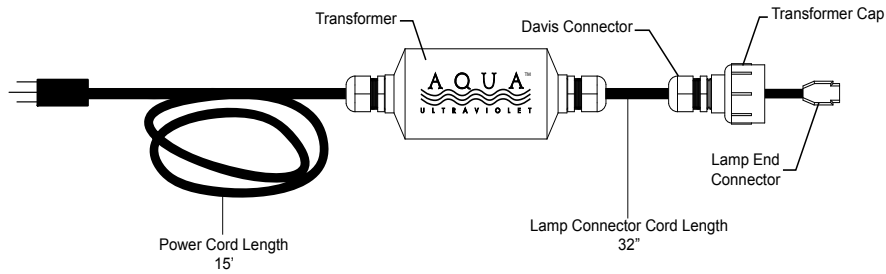

# FROG AND FISH REPLACEMENT PARTS

UV LAMPS	PART NUMBER
 8 Watt	11-5/8" A20008
 15 Watt	11-5/8" A20015
 25 Watt	17-1/2" A20025

UV QUARTZ SLEEVES	PART NUMBER
 Frog/Fish	19" A10021

PART #	DESCRIPTION	PART #	DESCRIPTION	PART#	DESCRIPTION
A40178	Quartz Cap, Black	A40074	2" Clean Out	A40113	Transformer Cap, Black
A40004	Rubber Seal, Purple	A30019	Frog/Fish 8 Watt Trans	A40002	Lamp End Connector
A40108	Threaded Connector	A30020	Frog/Fish 15 Watt Trans	A20008	8 Watt Lamp
A40072	3/4" Threaded Plug	A30021	Frog/Fish 25 Watt Trans	A20015	15 Watt Lamp
A40054	3/4" Male Barb	A40109	Davis Connector	A20025	25 Watt Lamp
				A10021	Statuary Quartz Sleeve with Rubber Seal, for all Wattage Size Frog/Fish